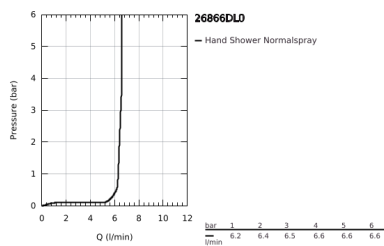

26 866 DL0 RAINSHOWER AQUA STICK HAND SHOWER 1 SPRAY

PRODUCT DESCRIPTION

- Colour: brushed warm sunset
- spray pattern: Standard spray
- material: metal
- GROHE EcoJoy - extra efficient water usage, perfect flow
- maximum flow rate (at 3 bar): 6.5 l/min
- GROHE DreamSpray - perfect spray pattern
- GROHE LongLife finish
- GROHE SpeedClean - effortless limescale removal
- Inner WaterGuide - inner insulation for surface protection
- universal mounting system, fitting all standard shower hoses
- suitable for instantaneous heater