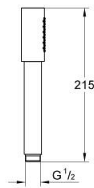

26 866 DL0 RAINSHOWER AQUA STICK HAND SHOWER 1 SPRAY

PRODUCT DESCRIPTION

- Colour: brushed warm sunset
- spray pattern: Standard spray
- material: metal
- GROHE EcoJoy - extra efficient water usage, perfect flow
- maximum flow rate (at 3 bar): 6.5 l/min
- GROHE DreamSpray - perfect spray pattern
- GROHE LongLife finish
- GROHE SpeedClean - effortless limescale removal
- Inner WaterGuide - inner insulation for surface protection
- universal mounting system, fitting all standard shower hoses
- suitable for instantaneous heater

26 866 DL0 RAINSHOWER AQUA STICK HAND SHOWER 1 SPRAY

SPARE PARTS, October 2021 – now

1: Dirt strainer (Spare part-nr. 0700200M)